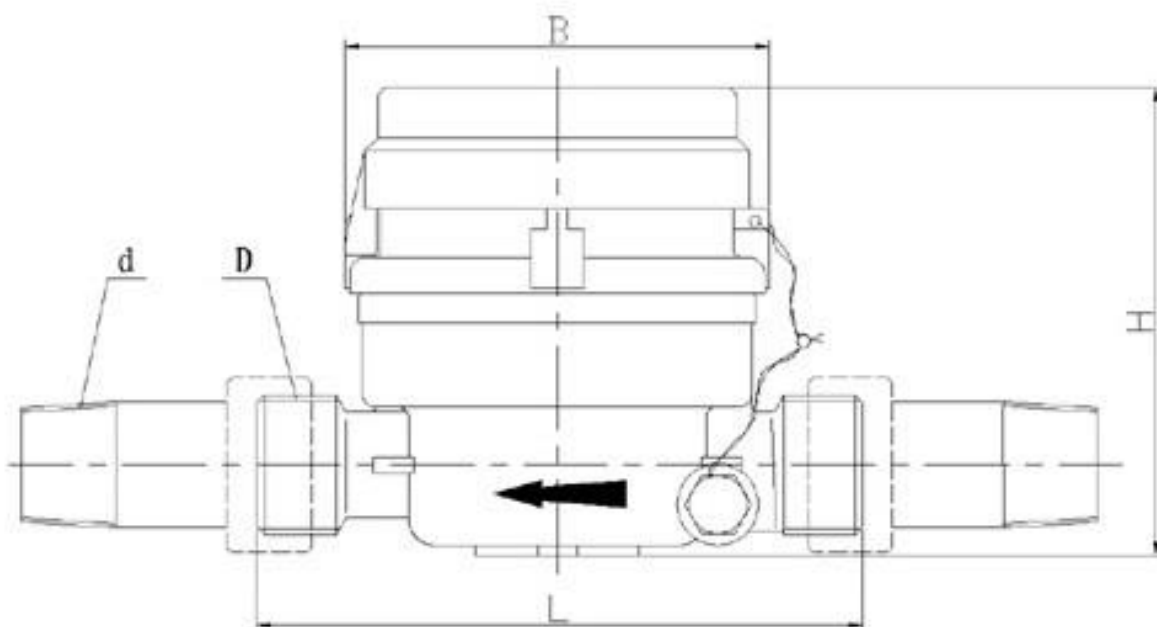


Single Jet Dry Dial Vane Wheel Water Meter
Model: LXSC-13D8S -R160

APPLICATION:

- ◆ Measuring the volume of cold potable water passing through the pipeline.

FEATURES:

- ◆ Single jet, dry dial;
- ◆ Magnetic drive, magnet resistance;
- ◆ Optimum accuracy and performance at all times;
- ◆ Accurate measurement, easy and long term clear reading, etc.
- ◆ Measuring accuracy is up to ISO4064, Class C

Type	Size	L	B	H	Connection Thread	Weight
LXSC-13D8S	15	115	77	85	G3/4B	0.3kg

JIAXING EASTRON ELECTRONIC INSTRUMENTS CO.,LTD

Address: Building 2, No.1369 Chengnan Rd, Jiaxing City Zhejiang China-314001

Tel: +86-573-83698881 /83698882