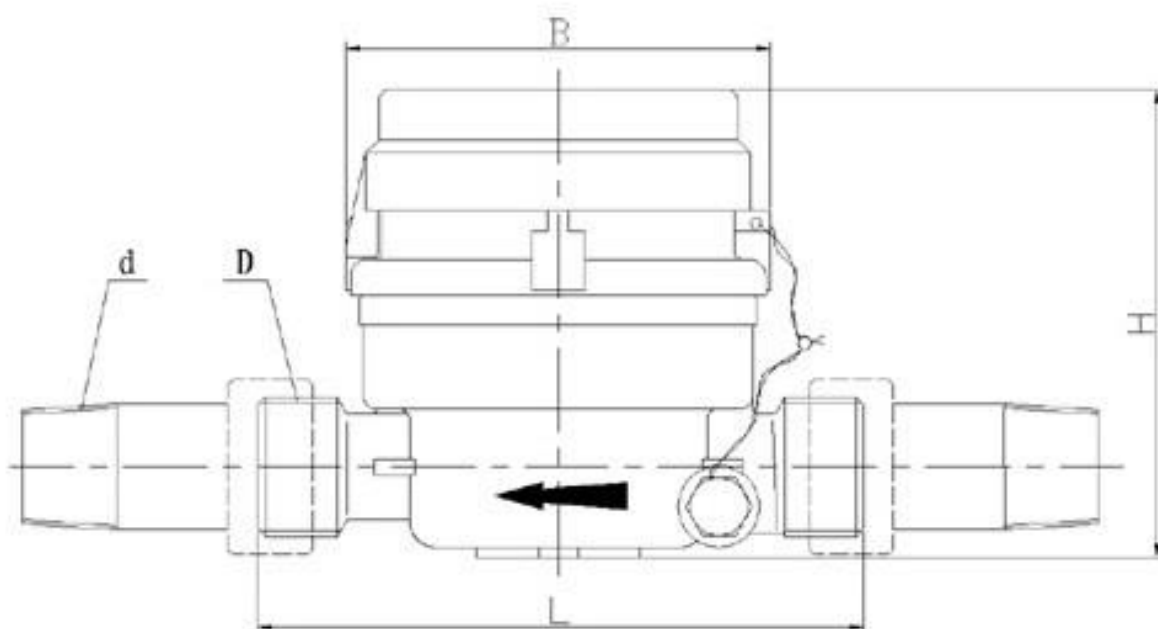

Type	Size	L	B	H	Connection Thread	Weight
LXSC-13D8S	15	115	77	85	G3/4B	0.3kg

JIAXING EASTRON ELECTRONIC INSTRUMENTS CO.,LTD

Address: Building 2, No.1369 Chengnan Rd, Jiaxing City Zhejiang China-314001

Tel: +86-573-83698881 /83698882