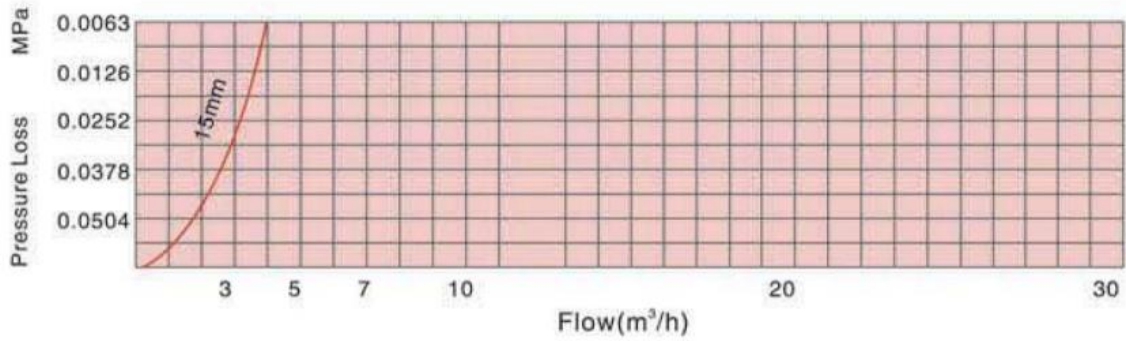

JIAXING EASTRON ELECTRONIC INSTRUMENTS CO.,LTD

Address: Building 2, No.1369 Chengnan Rd, Jiaxing City Zhejiang China-314001

Tel: +86-573-83698881 /83698882

Fax: +86-573-83698883

Email: sales@eastrongroup.com