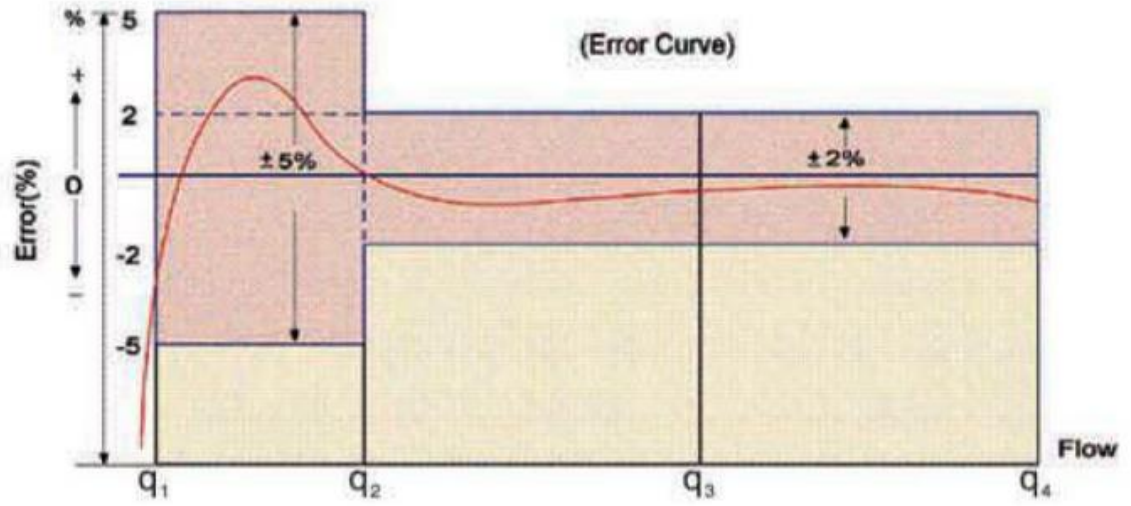

JIAXING EASTRON ELECTRONIC INSTRUMENTS CO.,LTD

Address: Building 2, No.1369 Chengnan Rd, Jiaxing City Zhejiang China-314001

Tel: +86-573-83698881 /83698882

Fax: +86-573-83698883

Email: sales@eastrongroup.com